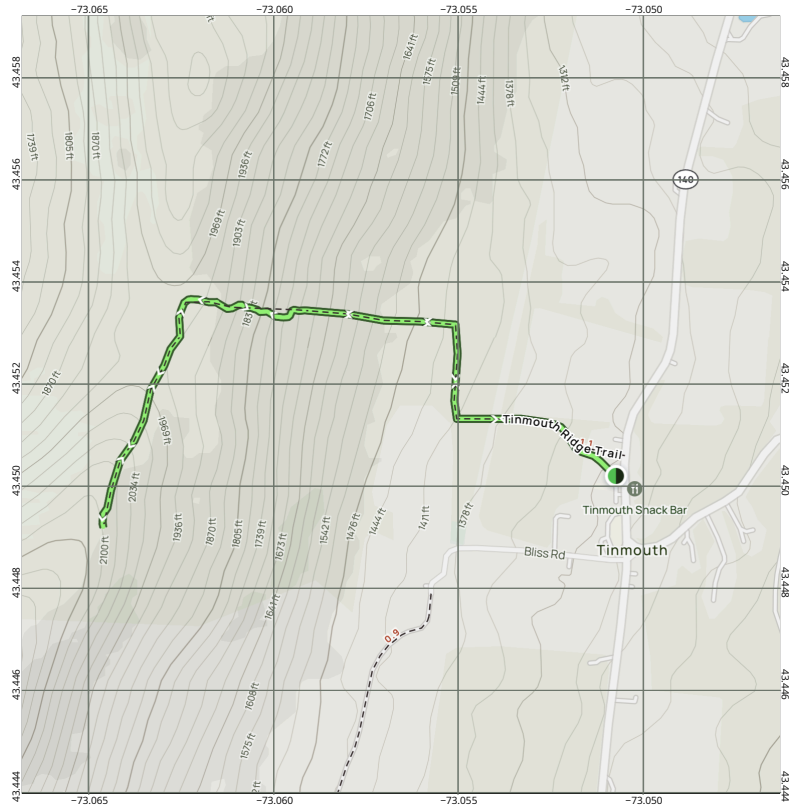

Tinmouth Mountain Ridge Trail

573 VT 140, Tinmouth VT 05773

more info @ <https://www.alltrails.com/trail/us/vermont/tinmouth-ridge-trail--2>

Tinmouth Ridge Trail
Tinmouth, VT

Plan your visit

- Dogs on leash
- Forests
- Views
- Hiking
- Running

2.2 mi

Length

816 ft

Elevation gain

1.5–2 hr

Estimated time

Out & back

This Scenic trail follows the Tinmouth Mountain ridge line near Wallingford, offering a mix of shaded forest paths, moderately challenging climbs leading to an open viewpoint. Hikers can enjoy sightings of songbirds, Deer, and other local wildlife, while seasonal wildflowers and foliage add color along the route. In a peaceful woodland setting, The Tinmouth Mountain Ridge Trail provides a refreshing nature escape for visitors seeking a tranquil hike.