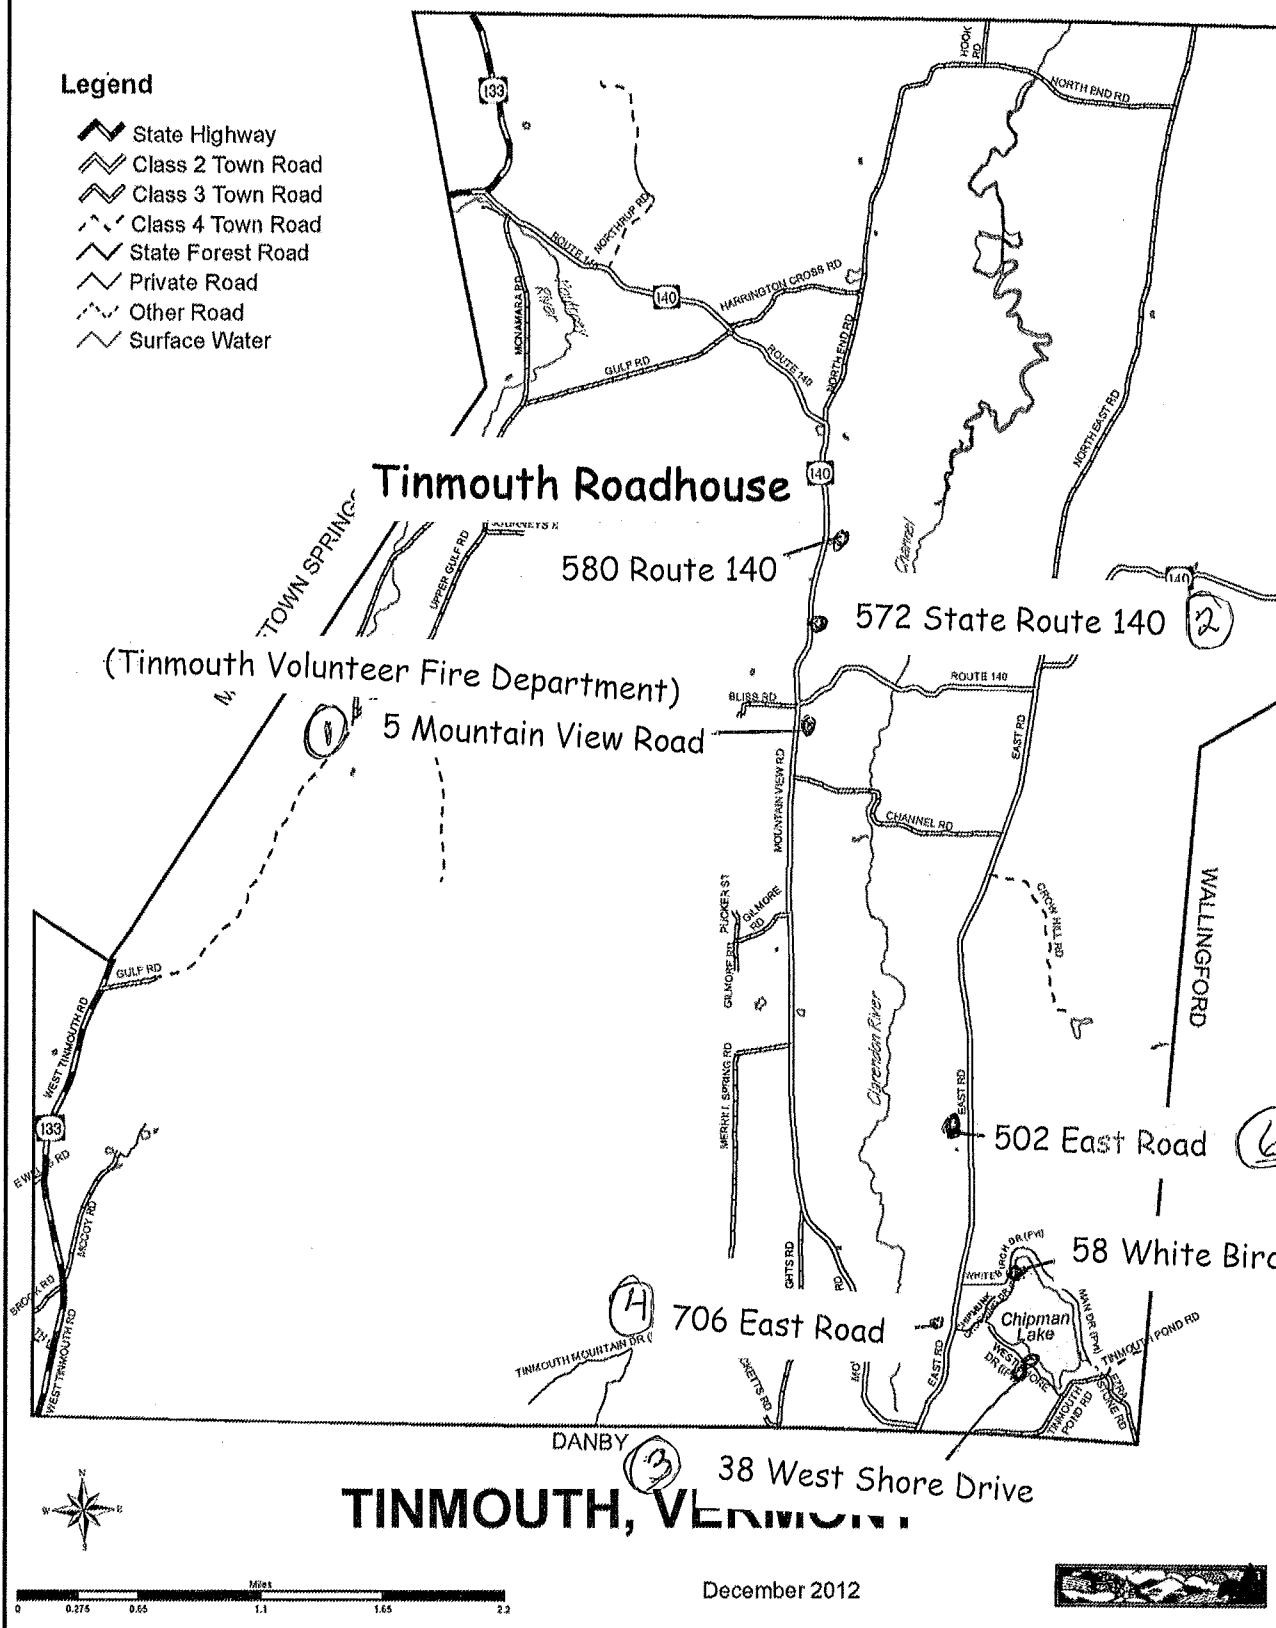

Legend

- State Highway
- Class 2 Town Road
- Class 3 Town Road
- Class 4 Town Road
- State Forest Road
- Private Road
- Other Road
- Surface Water

Tinmouth Roadhouse

580 Route 140

572 State Route 140

(Tinmouth Volunteer Fire Department)

5 Mountain View Road

502 East Road

58 White Birch Drive

706 East Road

38 West Shore Drive

TINMOUTH, VERMONT

December 2012

Tinmouth Townwide Tag Sales

Tag Sales

5 Mountain View Road (Tinmouth Volunteer Fire Department)

572 State Route 140 (generator, lawn mower, tools, furniture, clothes and more)

38 West Shore Drive (turn on to Tinmouth Pond Road from East Road)

706 East Road (starts at 8am)

58 White Birch Drive (Turn from East Road)

502 East Road

Breakfast - Tinmouth Roadhouse 8am-1pm

580 Route 140 (802) 446-9473